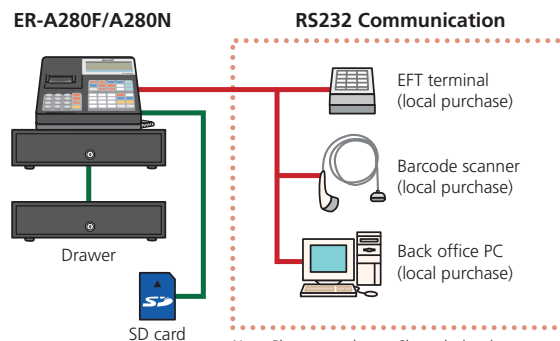

* Will be less than 9,000 when using 16,000 PLUs.

Quick Thermal Printer with Graphic Logo Printing

Featuring thermal printing technology, the ER-A280F/A280N prints out sales receipts on 58-mm-wide paper at a speedy rate of approximately 15 lines per second. Graphic logos can be printed out as well, helping to further promote your business. Plus, the drop-in paper loading mechanism allows you to change paper rolls quickly and easily.

Quick and Accurate Price Entry

Equipped with 2,000 PLUs (price look-ups), expandable to 16,000, the ER-A280F/A280N makes entering pricing information a snap. By simply entering the code for the items being purchased, you can total up sales with accuracy and speed. A total of 99 departments are also available, enabling you to easily track and analyse transactions by product type.

Other Key Features

- Flat keyboard (ER-A280F) or normal keyboard (ER-A280N)
- 2,000 standard PLUs/EANs (2 price levels), expandable to 16,000 (1 price level)
- Promotion functionality allows up to 30 tables (free item/amount or discount %)
- Drawer (3 bill and 7 coin compartments)
- Up to 99 code-entry clerk keys (20 standard)
- Overlapped clerk system
- Simple GLU (guest look-up) function
- 10 automatic keys
- Tax (VAT) shift function (6 rates)

System Configuration

Note: Please consult your Sharp dealer about peripherals and PC software needed for PC connection.