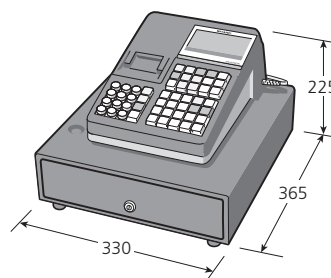

Dimensions (mm)

Design and specifications are subject to change without prior notice.

SHARP

Distributed by: