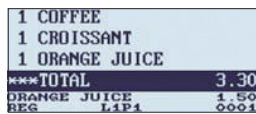

ER-A280F

Large Multi-Line LCD for User-Friendly Operation

The backlit, six- or 10-line*, 192 x 80-dot LCD operator display featured on the ER-A280F/A280N provides high visibility. It can display up to 24 alphanumeric characters, allowing clerks to view items, prices, and other information even in low-light environments. And for better viewing, the operator display can be tilted to an angle. The ER-A280F/A280N also features an easy-to-read, 10-digit LED customer display that ensures customer confidence.